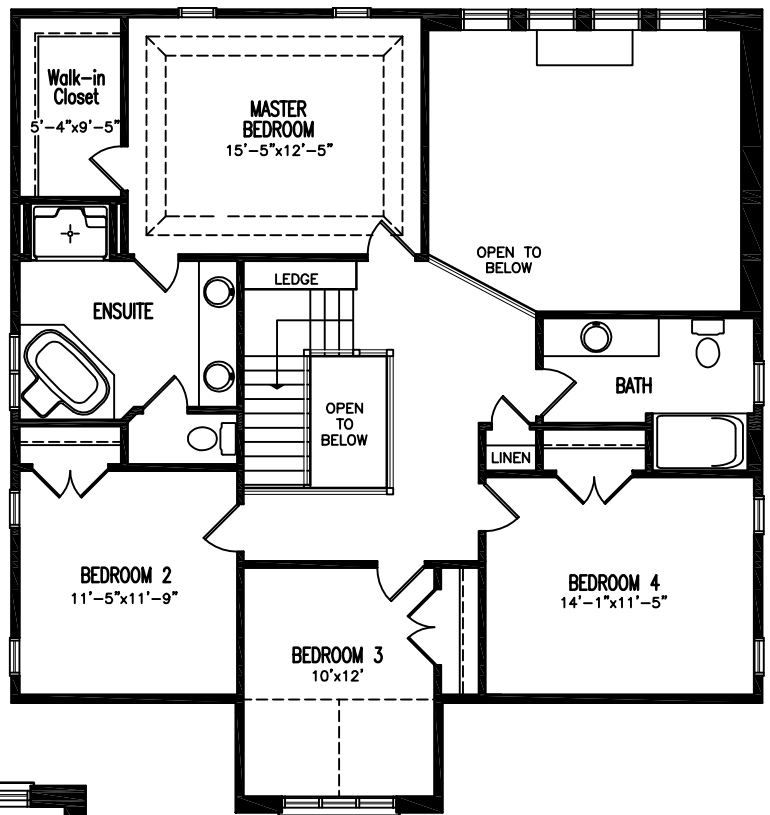

Front Elevation

# The Wyndham

2748 sq.ft.

Second Floor Plan

# The Wyndham

2748 sq.ft.

(includes 260 sq.ft. open to below)