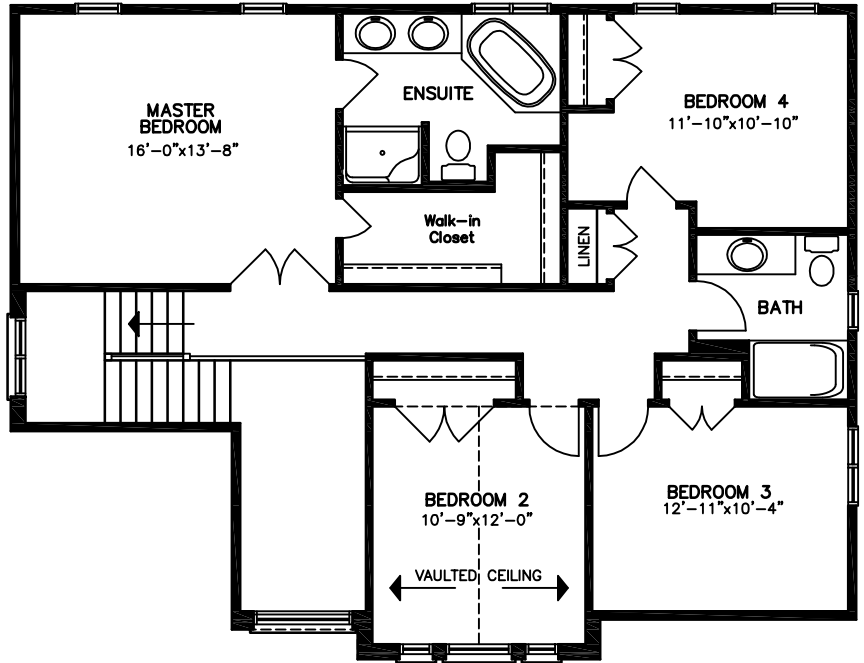

# The Lakefield

2642 sq.ft.

Second Floor Plan

Main Floor Plan

# The Lakefield

2642 sq.ft.

(includes 82 sq.ft. open to below)