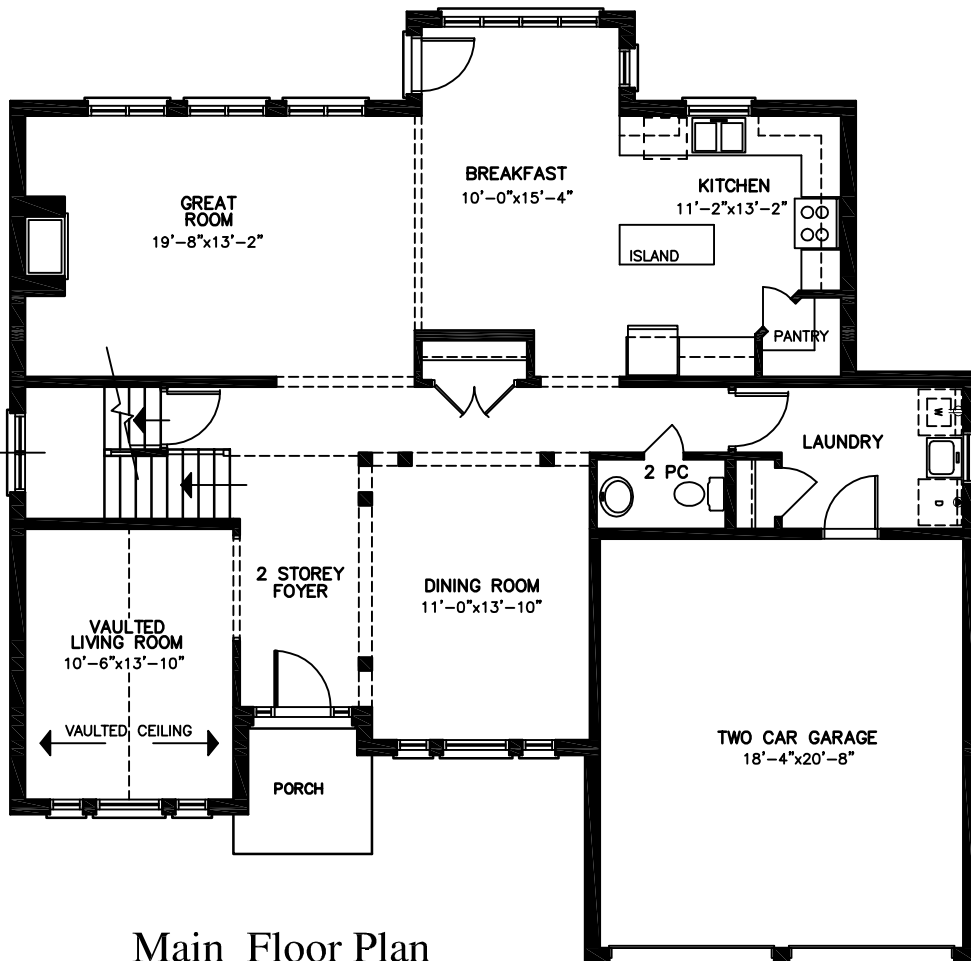

# The Lakefield

2642 sq.ft.

Second Floor Plan

Main Floor Plan

# The Lakefield

2642 sq.ft.

(includes 82 sq.ft. open to below)