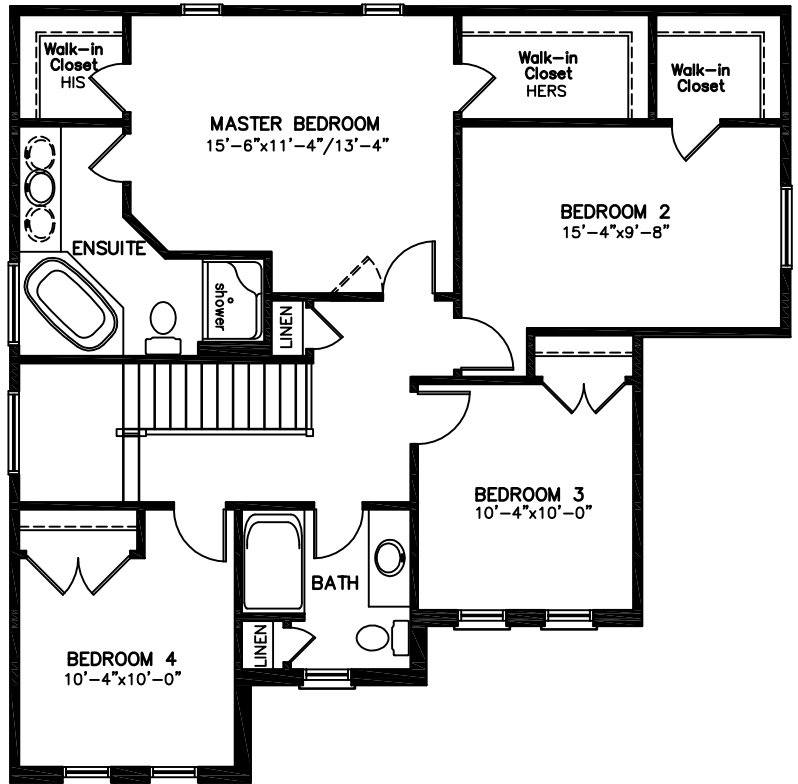

# The Elgin II

2115 sq.ft.

Second Floor Plan

Main Floor Plan

# The Elgin II

2115 sq.ft.