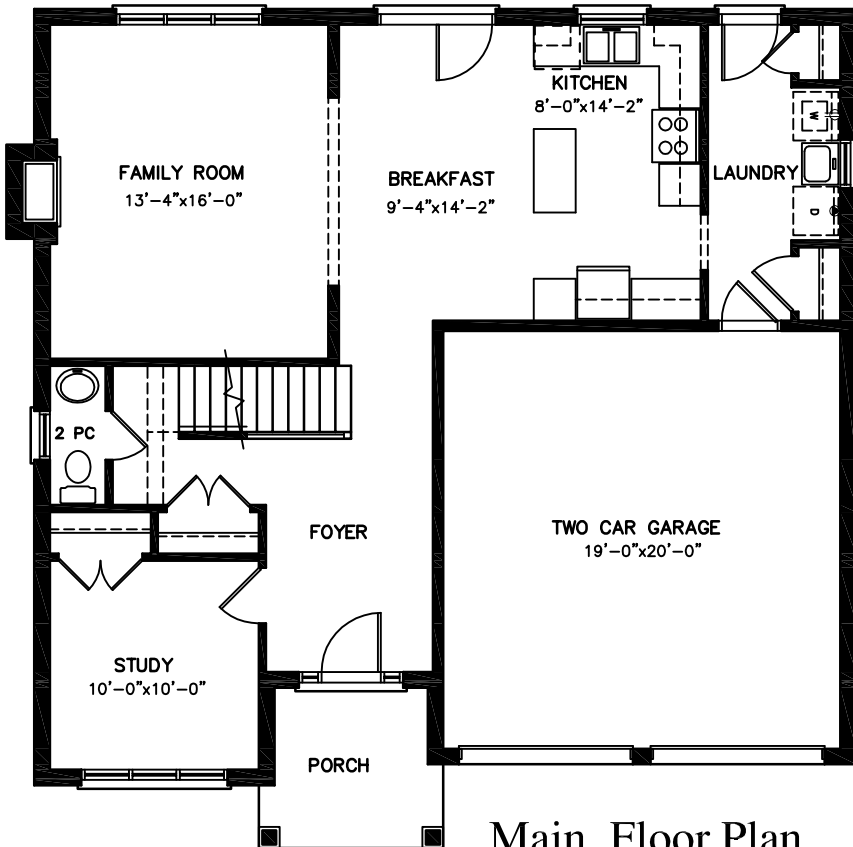

# The Elgin II

2115 sq.ft.

Second Floor Plan

Main Floor Plan

# The Elgin II

2115 sq.ft.