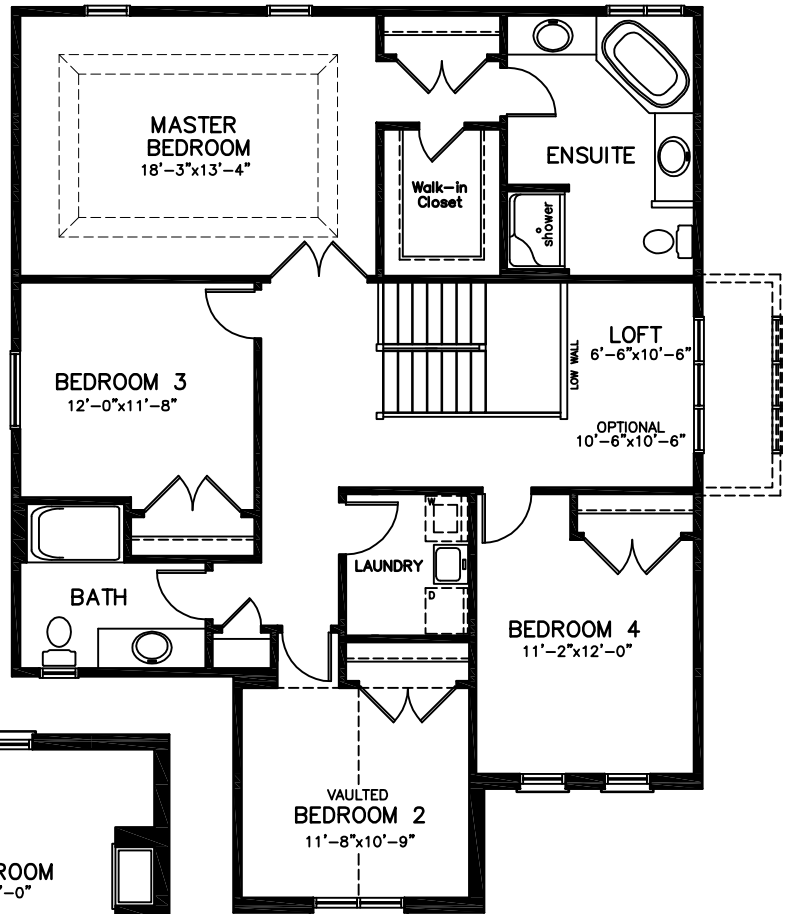

Front Elevation

The Concord

2696 sq.ft.

Main Floor Plan

The Concord

2696 sq.ft.