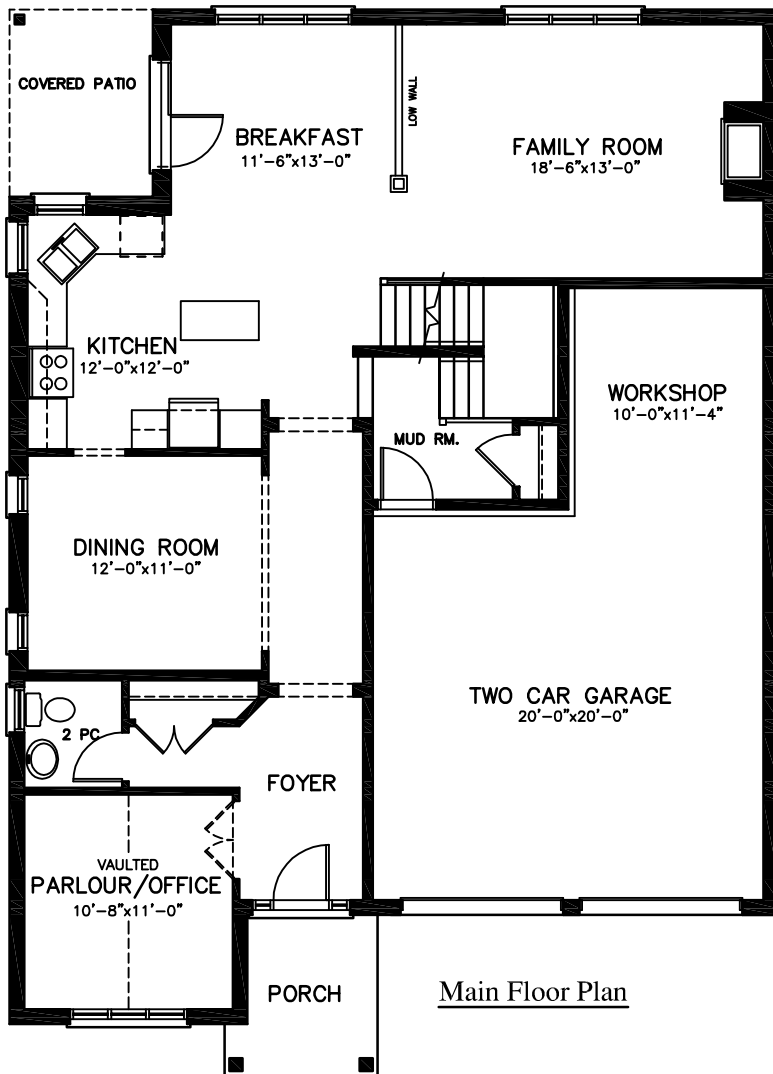

Front Elevation

The Concord

2696 sq.ft.

Main Floor Plan

The Concord

2696 sq.ft.