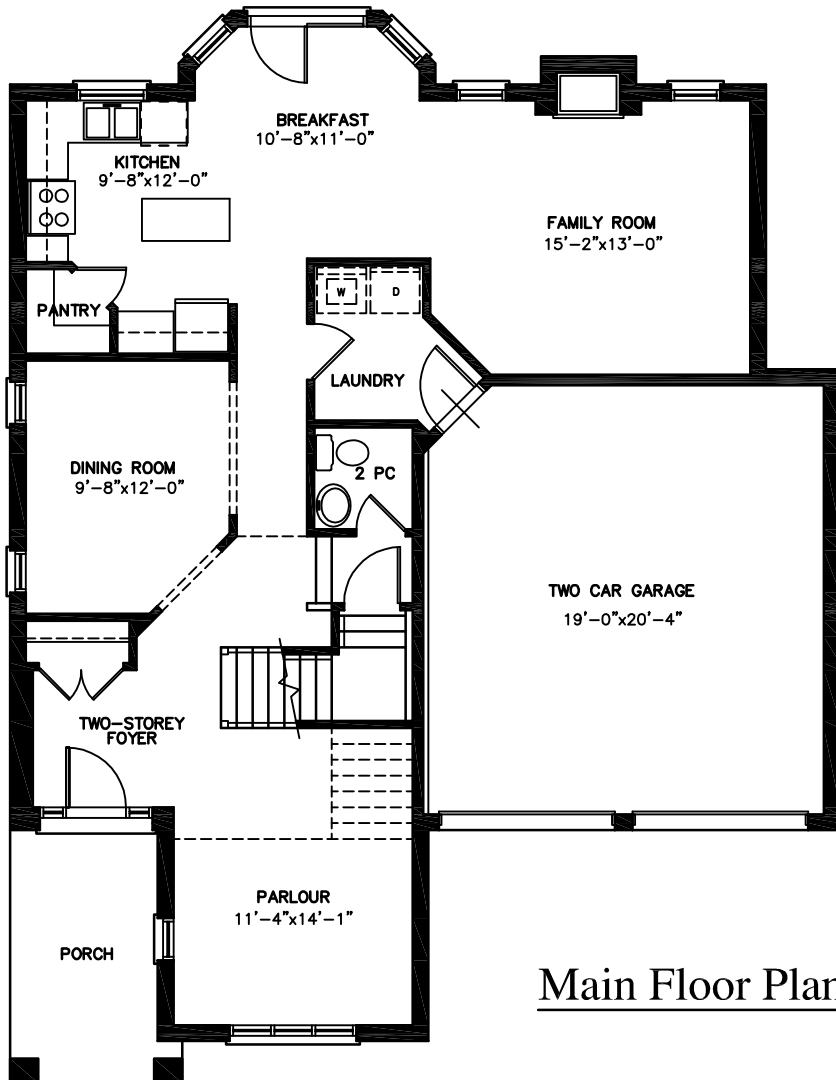

# The Spencer

2380 sq.ft.

Elevation 'B'

Second Floor Plan

Main Floor Plan

# The Spencer

2380 sq.ft.