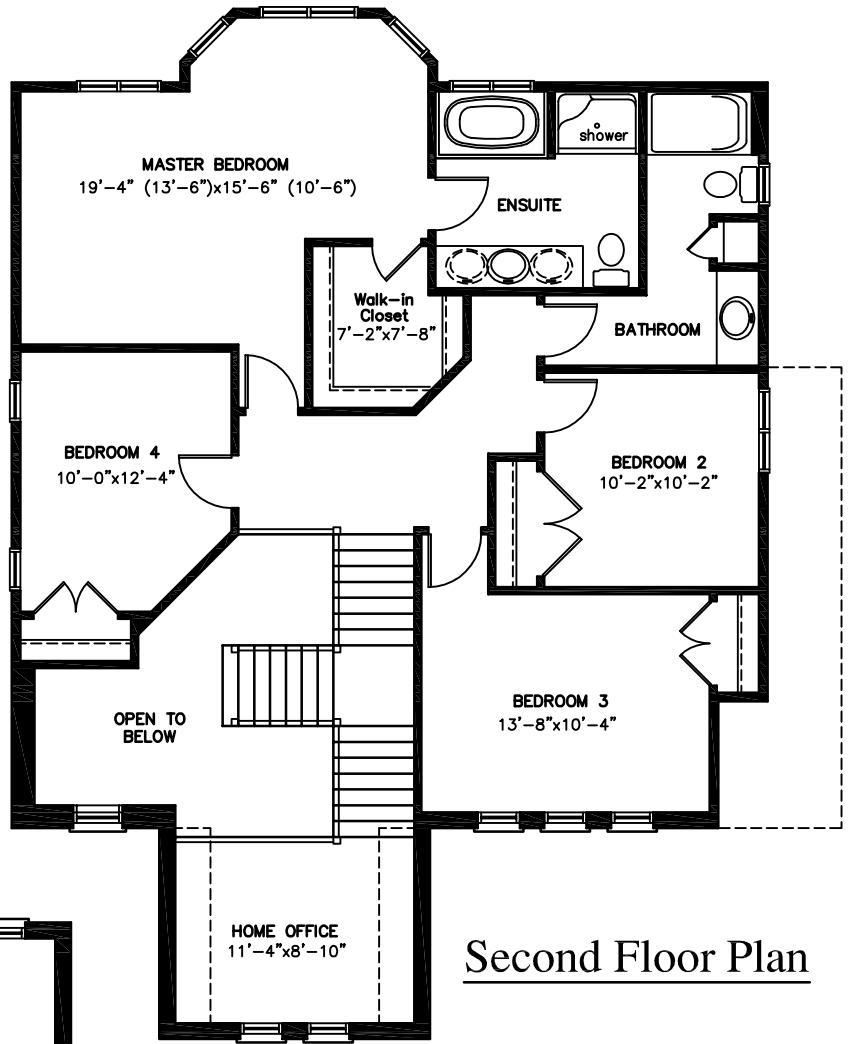

Elevation 'A'

# The Spencer

2380 sq.ft.

Elevation 'B'

Second Floor Plan

Main Floor Plan

# The Spencer

2380 sq.ft.