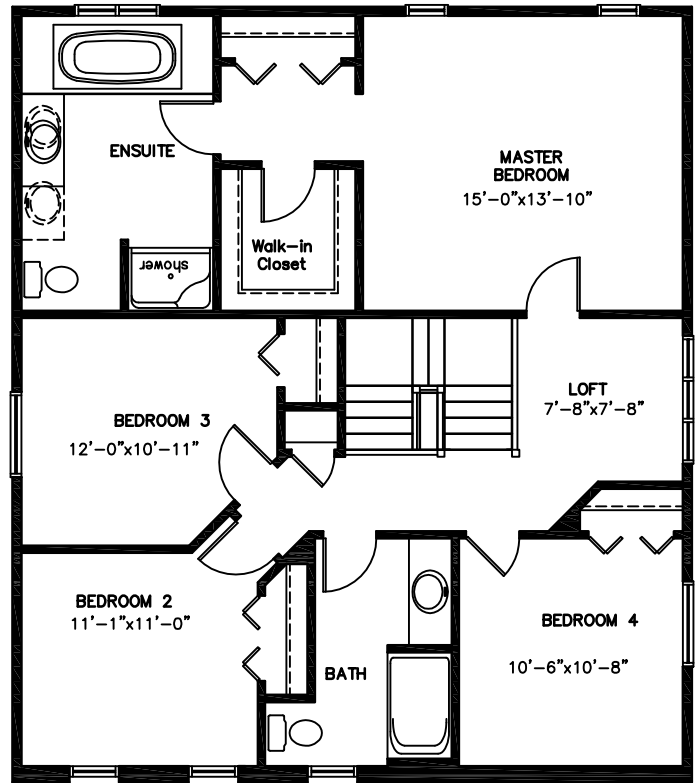

Front Elevation

The Devonshire

2193 sq.ft.

Main Floor Plan

Second Floor Plan

The Devonshire

2193 sq.ft.