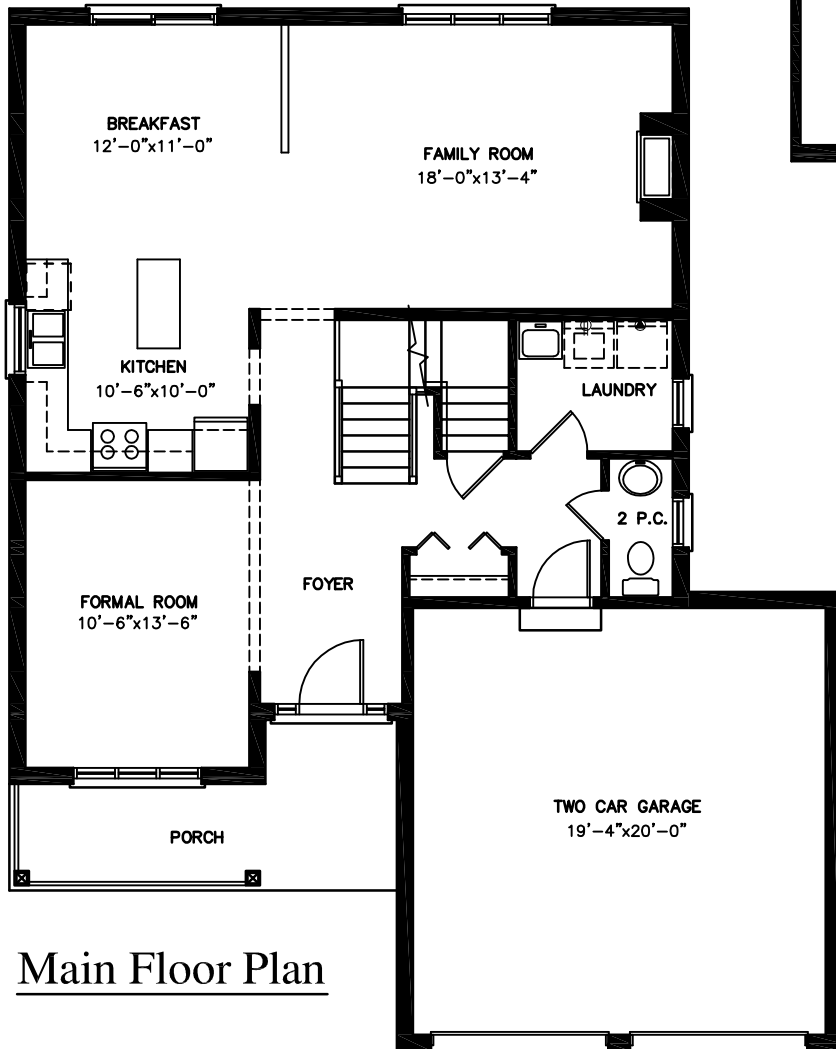

Front Elevation

The Devonshire

2193 sq.ft.

Main Floor Plan

Second Floor Plan

The Devonshire

2193 sq.ft.