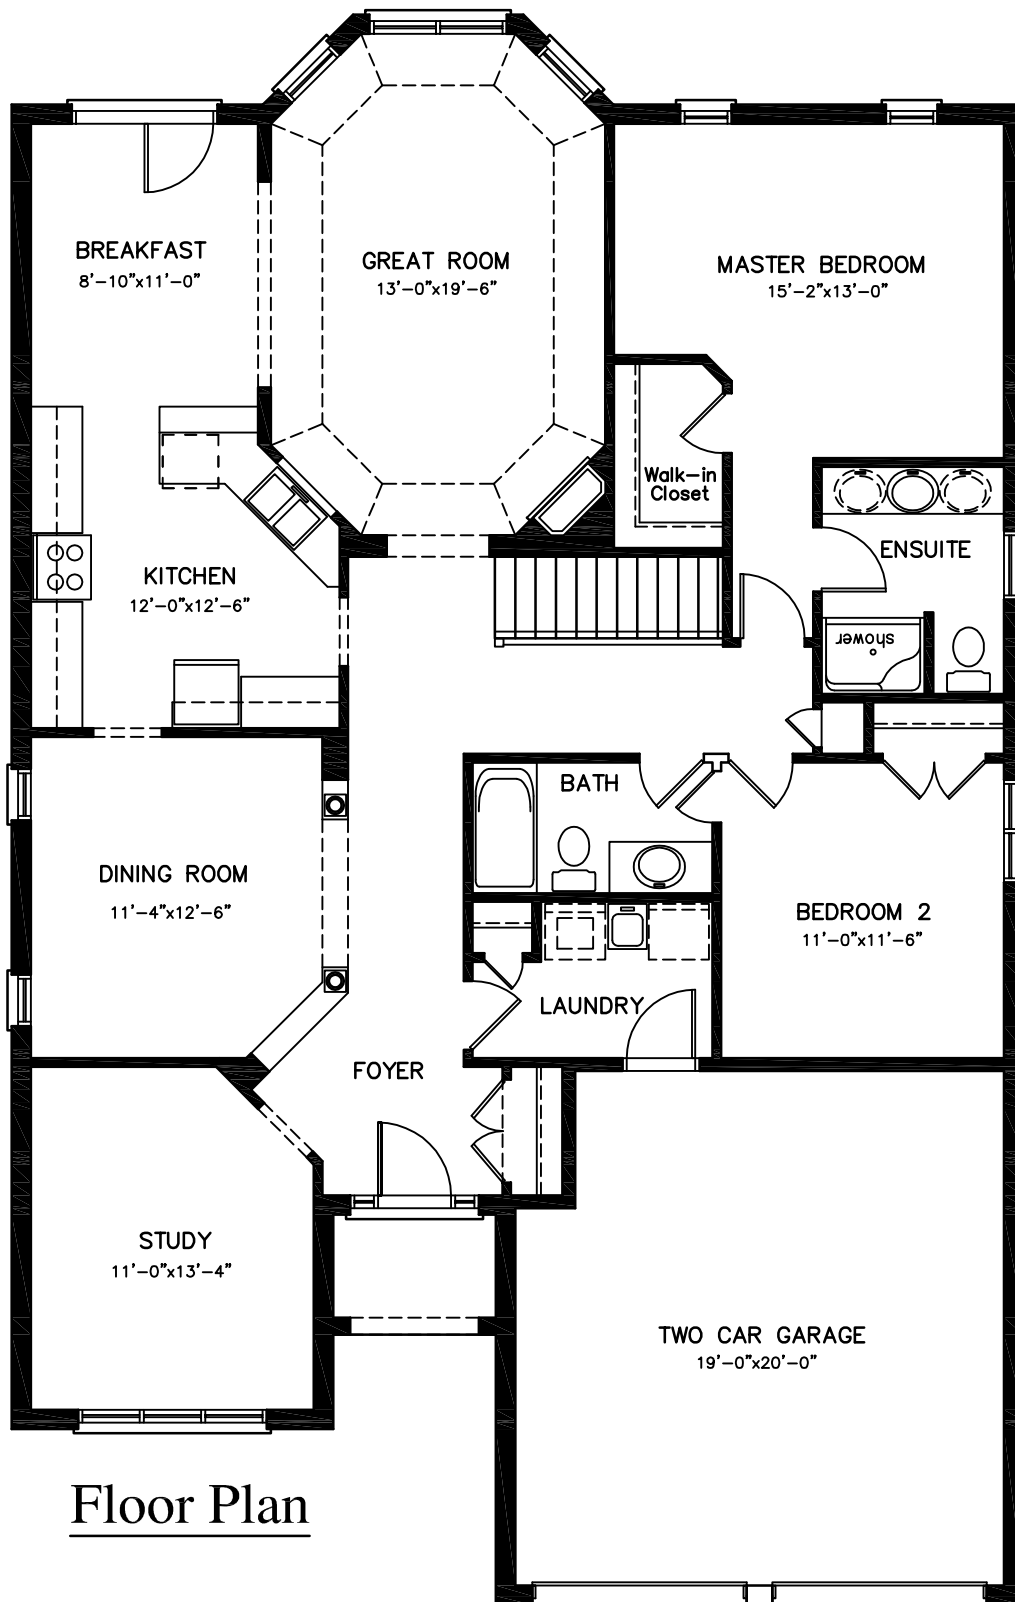

Elevation 'A'

# The Bradford

1740 sq.ft.

Floor Plan

The Bradford

1740 sq.ft.