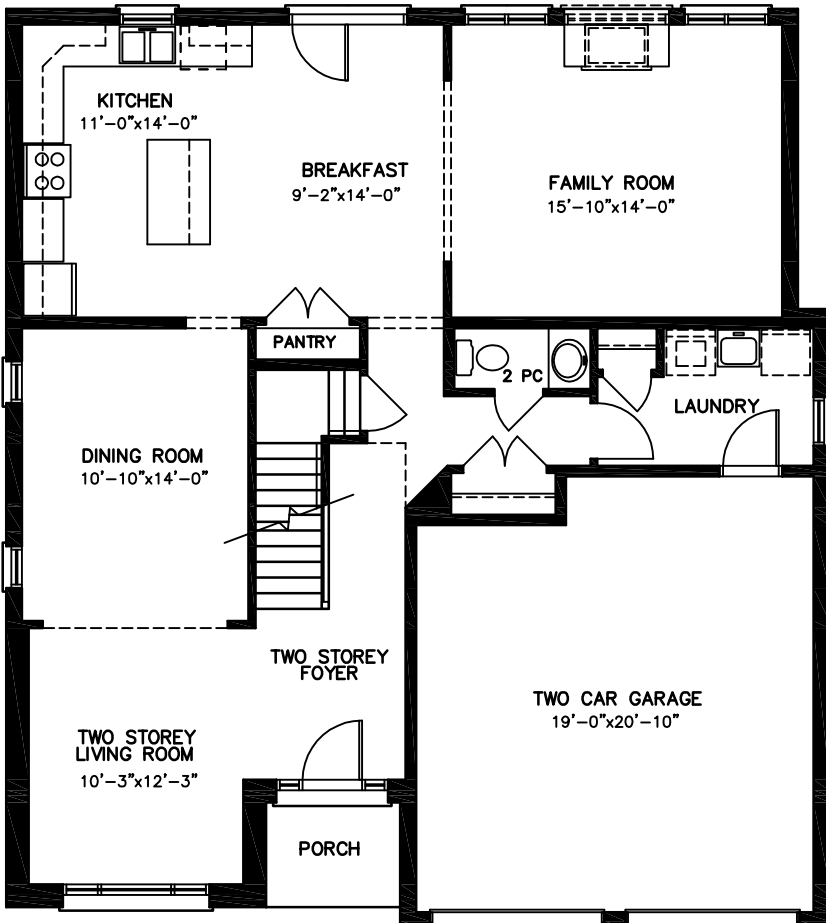

The Berkley

2604 sq.ft.

Second Floor Plan

The Berkley

2604 sq.ft.

(includes 220 sq.ft. open to below)